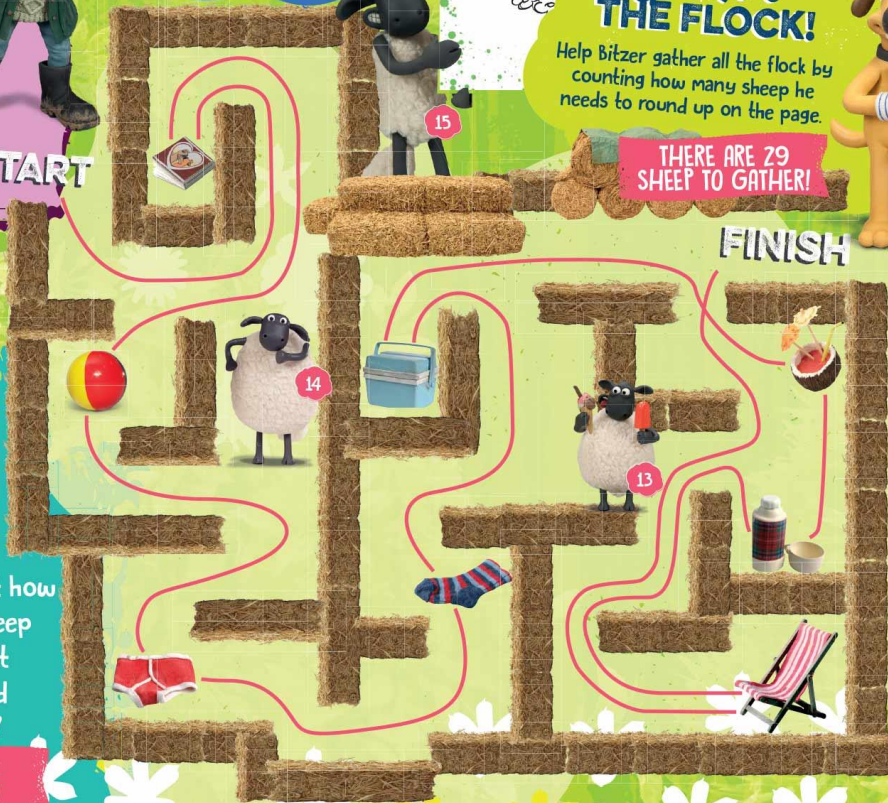

STACKED UP!

Can you count how many more sheep are on the first stack compared to the second?

THERE ARE 4 MORE SHEEP!